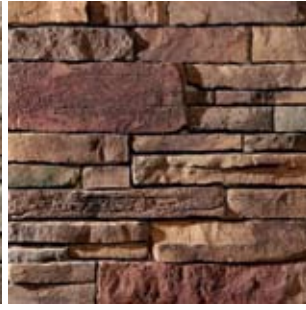

Missouri Weather Ledge
pg. 28, 30